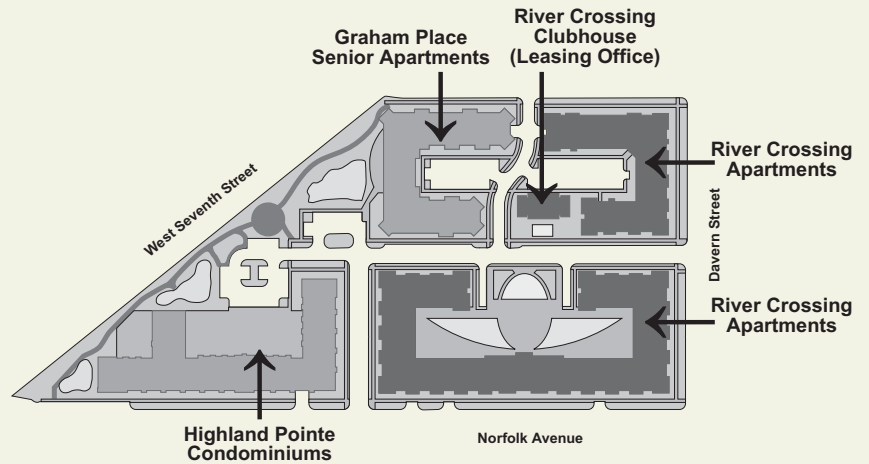

The Davern (1B) 1 Bedroom plus Den, 1 Bathroom 950 Square Ft.

Special Features:

- Functional plus den floorplan
- Fireplace (in some plans)
- Oversized oval tub
- Functional laundry room/storage area

Community Features:

- Resort-style outdoor pool and hot tub
- 24-hour state-of-the-art fitness center
- Clubhouse with teaching kitchen
- Game room with billiard tables
- Business center
- Multimedia center

Site Map