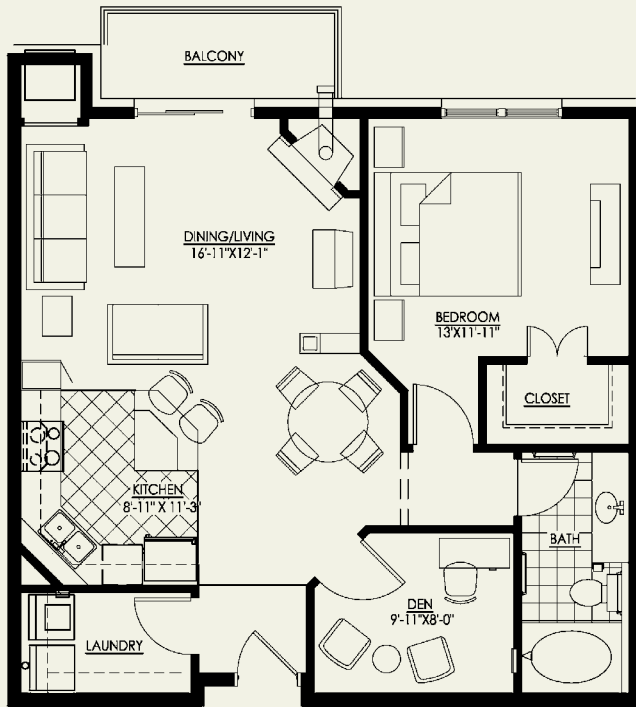

The Davern (1B) 1 Bedroom plus Den, 1 Bathroom 950 Square Ft.

Special Features:

- Functional plus den floorplan
- Fireplace (in some plans)
- Oversized oval tub
- Functional laundry room/storage area

Community Features:

- Resort-style outdoor pool and hot tub
- 24-hour state-of-the-art fitness center
- Clubhouse with teaching kitchen
- Game room with billiard tables
- Business center
- Multimedia center

Site Map